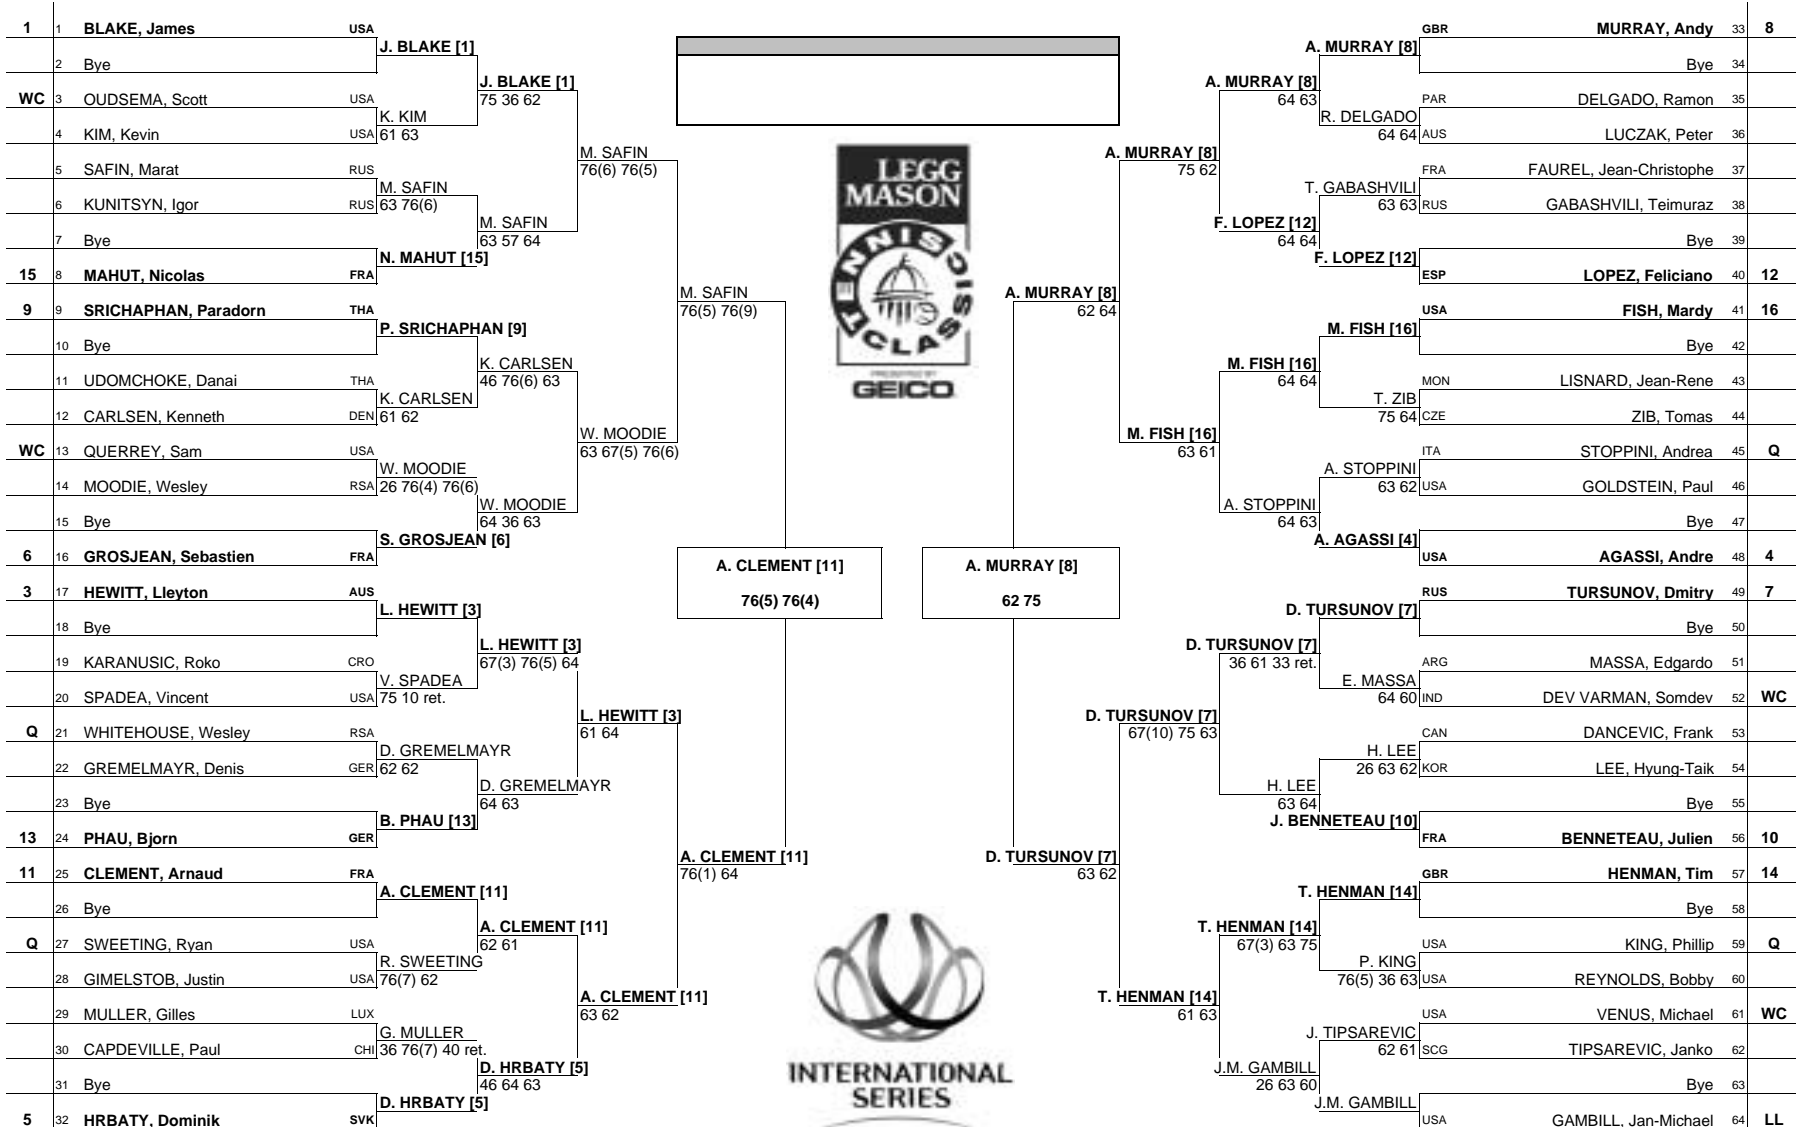

LEGG MASON TENNIS CLASSIC - Washington

MAIN DRAW SINGLES

31 July - 6 August, 2006
Decoturf
\$600,000
418

ATP, Inc. © Copyright 2001

Seeded Players	Seeded Players	Lucky Loser	Replaces	Lucky Loser	Replaces	Last Direct Acceptance
1 BLAKE, James	9 SRICHAPHAN, Paradorn	GAMBILL	RODDICK			Karanusic, Roko 163
2	10 BENNETEAU, Julien					
3 HEWITT, Lleyton	11 CLEMENT, Arnaud					
4 AGASSI, Andre	12 LOPEZ, Feliciano					
5 HRBATY, Dominik		Withdrawal	Reason	Retirement/W.O.	Reason	Mark Darby / Thomas Karlberg
6 GROSJEAN, Sebastien	13 PHAU, Bjorn	RODDICK	ABDOMINAL STRAIN	KARANUSIC CAPDEVILLE MASSA	EXHAUSTION BREATHING PROBLEM SHOULDER AND HIP	
7 TURSUNOV, Dmitry	14 HENMAN, Tim					
8 MURRAY, Andy	15 MAHUT, Nicolas					
	16 FISH, Mardy					ATP Supervisor